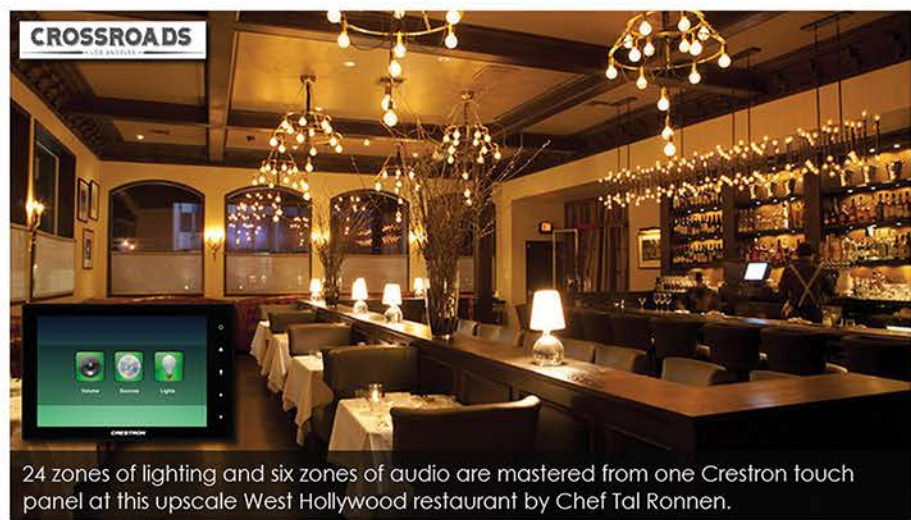

Sound and Lighting: A Crestron lighting and DBX sound system controlled from an iPad includes hanging pendant and flushmount speakers adaptable to the space.

Manage and schedule zones of audio from an iPad. Control multiple TVs and multiple DirecTV feeds seamlessly along with audio.

The Border Grill at the Mandalay Bay Hotel uses multiple hanging pendant speakers carefully positioned between the floating slats. In both Upper Dining Room and Bar, speakers and subwoofers are not visible. Not shown is the entire downstairs.

Hanging speakers are placed to deliver even coverage, keeping the walls clean and minimizing reverberation.

Surface mount speakers were recessed into the walls and angled down.

24 zones of lighting and six zones of audio are mastered from one Crestron touch panel at this upscale West Hollywood restaurant by Chef Tal Ronnen.