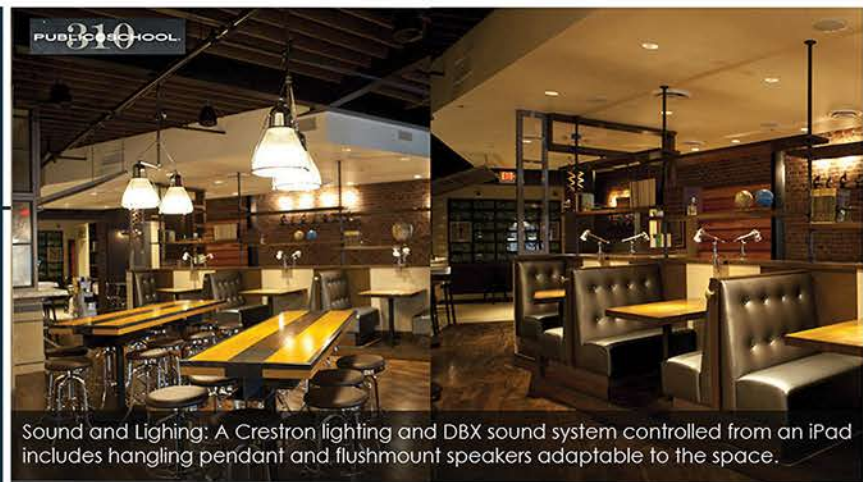

Sound and Lighting: A Crestron lighting and DBX sound system controlled from an iPad includes hanging pendant and flushmount speakers adaptable to the space.

Manage and schedule zones of audio from an iPad. Control multiple TVs and multiple DirecTV feeds seamlessly along with audio.

The Border Grill at the Mandalay Bay Hotel uses multiple hanging pendant speakers carefully positioned between the floating slats. In both Upper Dining Room and Bar, speakers and subwoofers are not visible. Not shown is the entire downstairs.

Hanging speakers are placed to deliver even coverage, keeping the walls clean and minimizing reverberation.

Surface mount speakers were recessed into the walls and angled down.

24 zones of lighting and six zones of audio are mastered from one Crestron touch panel at this upscale West Hollywood restaurant by Chef Tal Ronnen.

We'll integrate your components and computer plug-ins, and create out of the box speaker solutions for your Creative War Room, all activated by one button.

This Boardroom with video conferencing and multiple computer plug in points on the table are effortlessly controlled by a Crestron touch panel. Shades, and lighting scenes are also integrated into the touch panel interface.